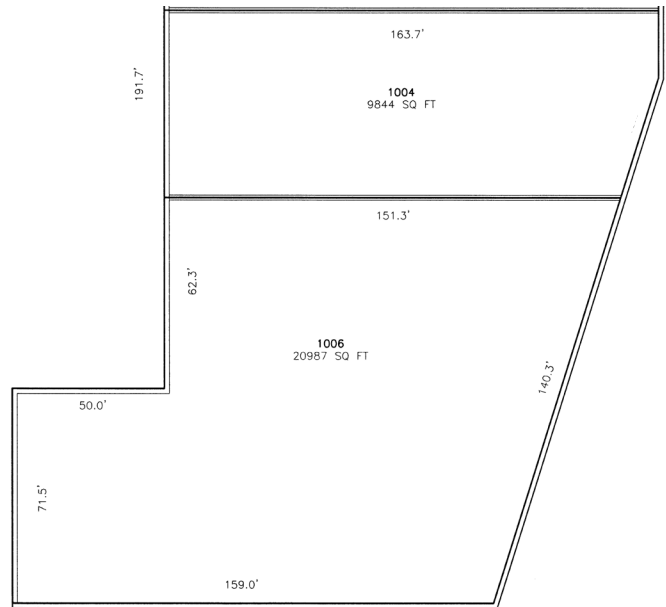

1004 Andover Park E
Tukwila, WA

Industrial Space
For Lease

9,844 SF
total

24'
clear height

\$0.70/SF
+ NNN

2 dock
high doors

Sprinklered

Available
Immediately