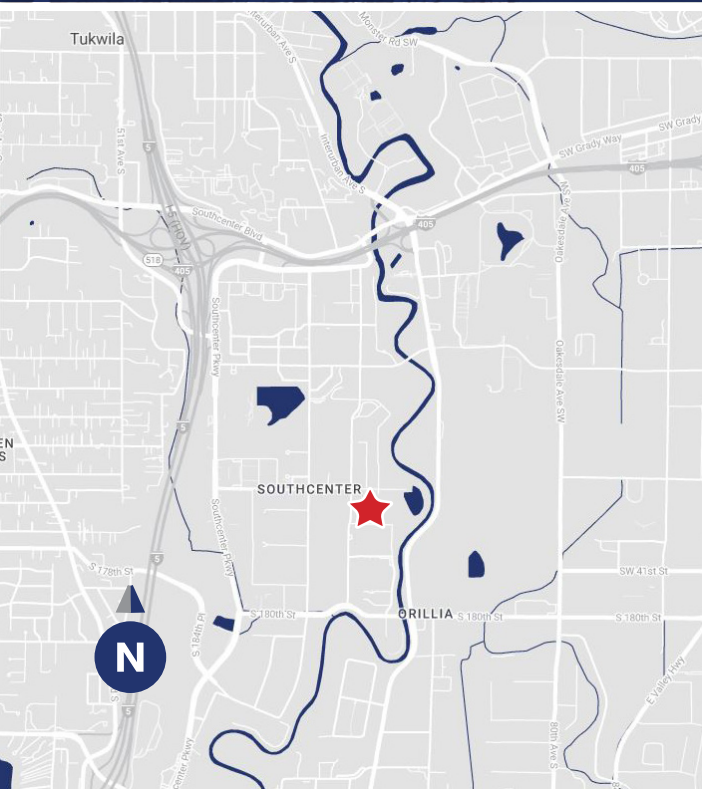

1004 Andover Park E
Tukwila, WA

Industrial Space
For Lease

9,844 SF
total

24'
clear height

\$0.70/SF
+ NNN

2 dock
high doors

Sprinklered

Available
Immediately

1004 Andover Park E

Tukwila, WA 98188