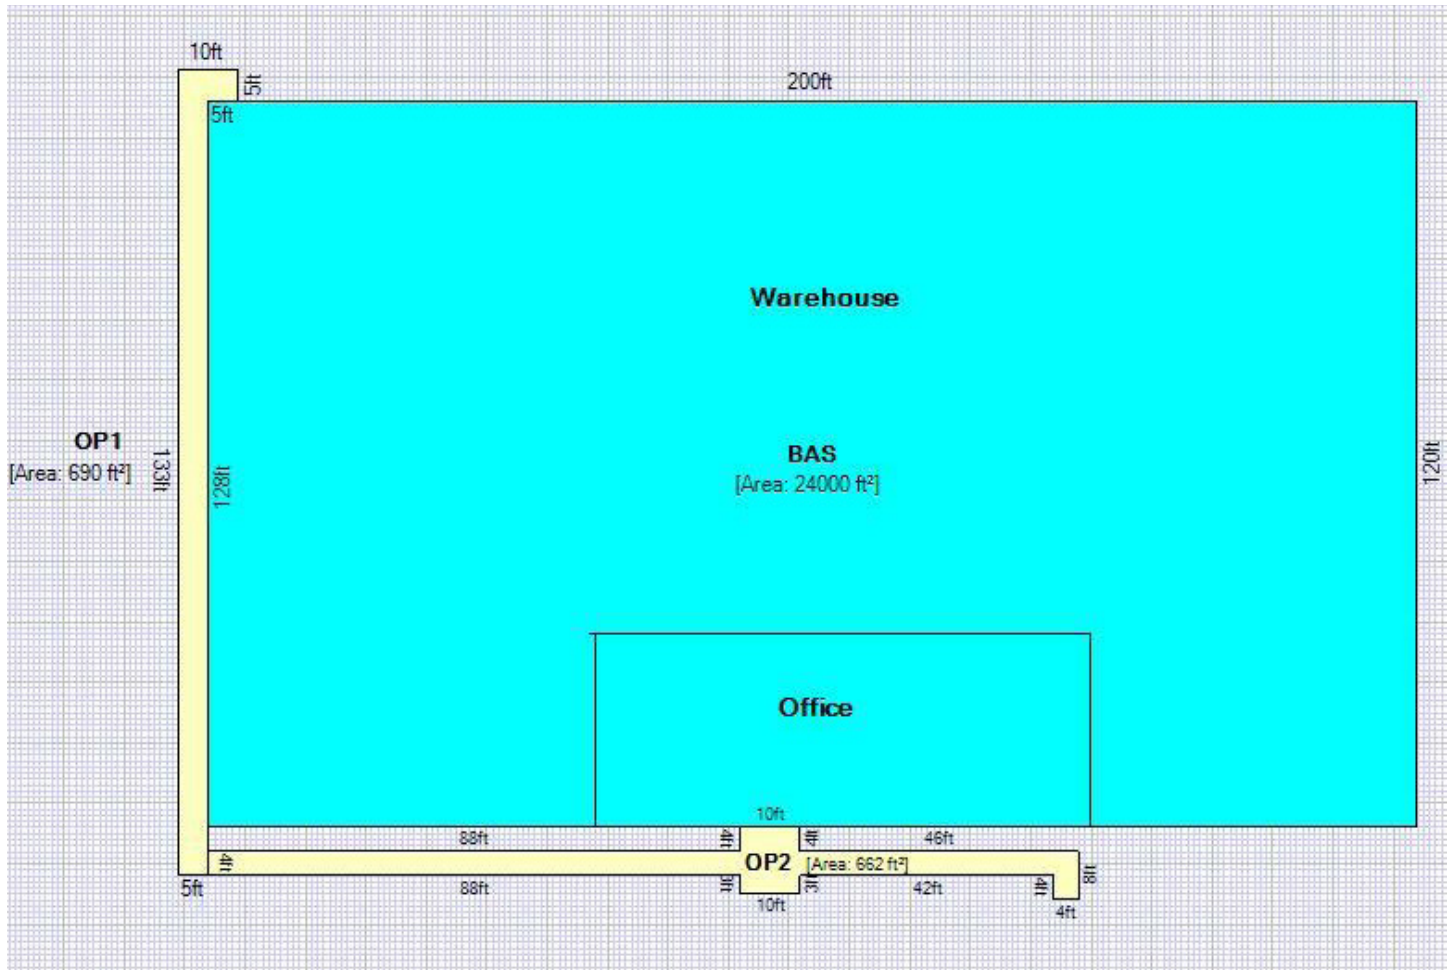

## For Lease

Total SF: **24,000 SF**

Office SF: **~2,500 SF**

---

Warehouse Ceilings: **20'**

---

Extra paved area for storage space

---

# Floor Plan

The information contained herein has been obtained from reliable sources, but is not guaranteed. A prospective buyer/tenant should verify each item relating to this property and all information contained herein.