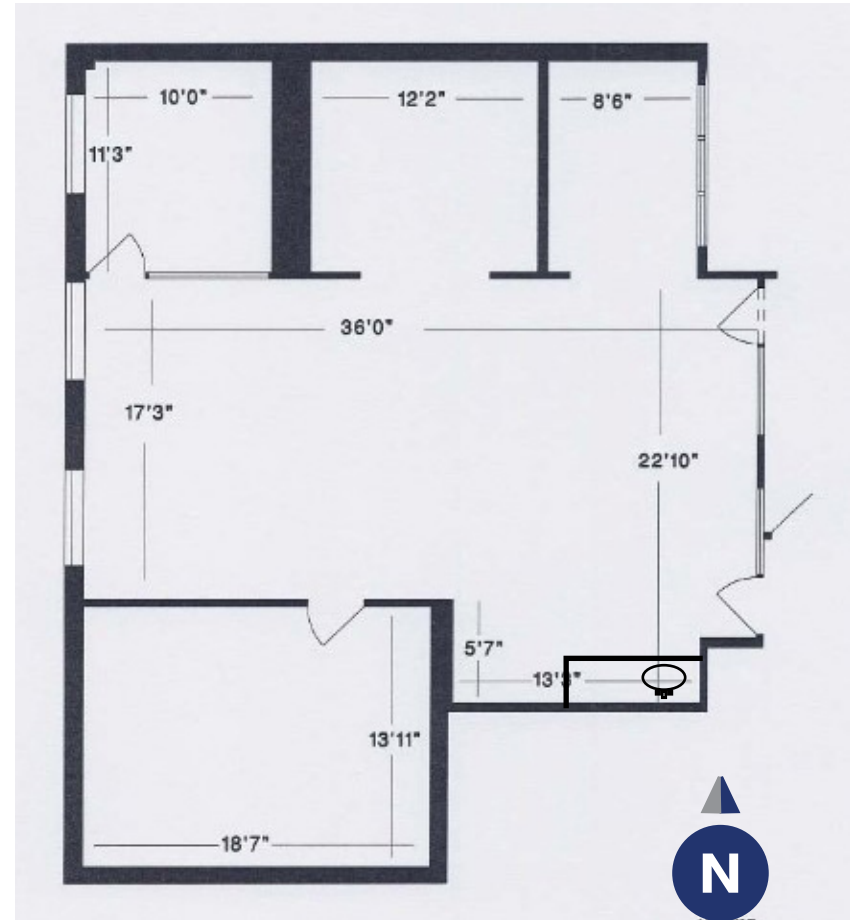

Suite 200B

Property Highlights

- Suite 200B: 1,829 RSF
- Professionally built out space
- Elevator and stair access
- Next to multiple restaurants, street retail, and bus lines on upper Queen Anne
- **Available 5/1/2025**
- **Rare upper Queen Anne office space**
- **Contact brokers for additional information**

The information contained herein has been obtained from reliable sources, but is not guaranteed. A prospective buyer/tenant should verify each item relating to this property and all information contained herein.