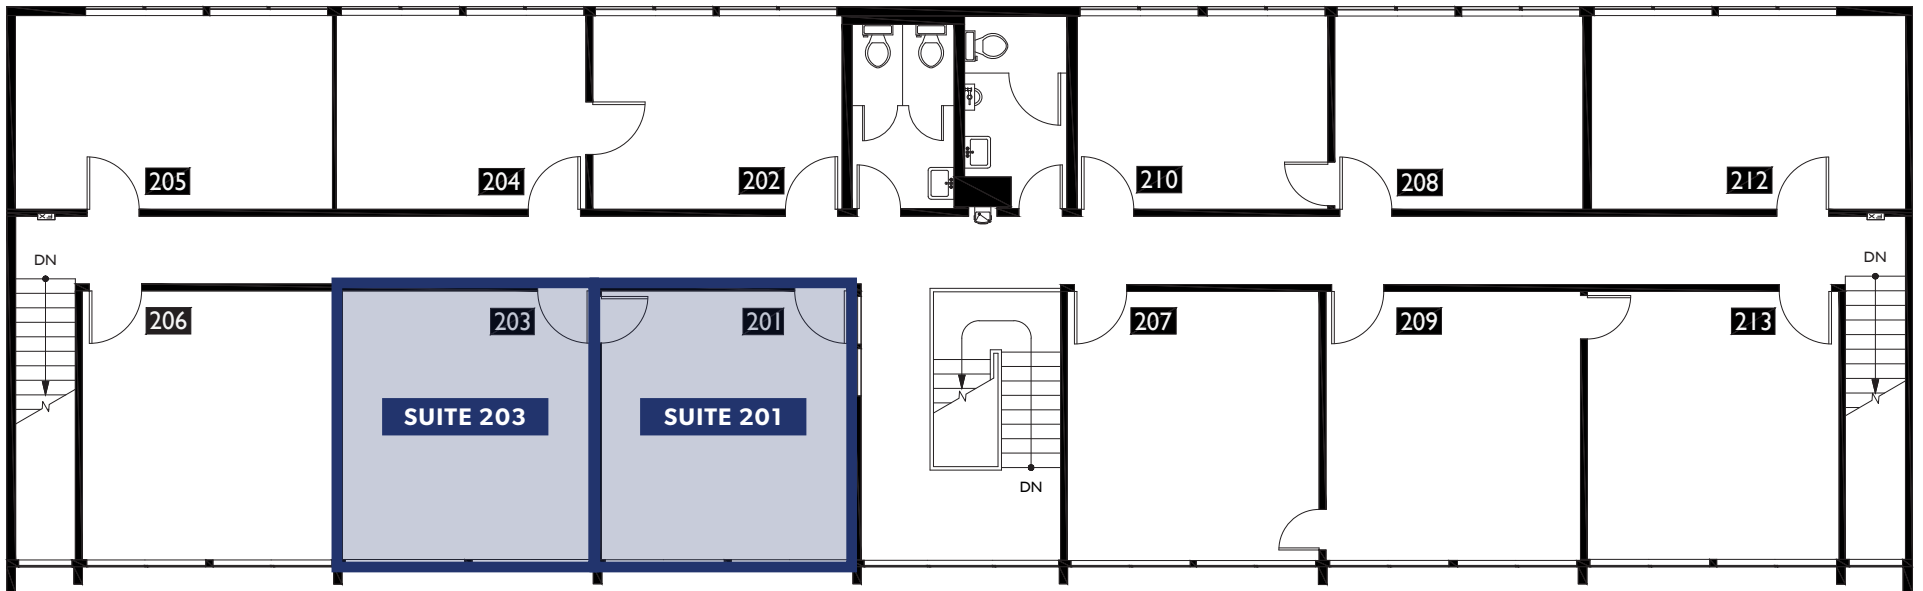

AVAILABLE OFFICE SPACES

SUITE	RENTABLE SF	FULL SERVICE RENT	COMMENTS
201	321	$548/MO, Full Service	1 secure office, lots of windows! Quick access to Hwy-18 and Hwy-167, Close to downtown Auburn. Within walking distance to area amenities. Ample FREE parking.
203	324	$528/MO, Full Service	1 secure office, lots of windows! Quick access to Hwy-18 and Hwy-167, Close to downtown Auburn. Within walking distance to area amenities. Ample FREE parking.
201 + 203	645	$1,048/MO, Full Service	2 secure offices, lots of windows! Quick access to Hwy-18 and Hwy-167, Close to downtown Auburn. Within walking distance to area amenities. Ample FREE parking.

ARNE SVENDSEN
(206) 947-2885
asvensen@andoverco.com

FLOOR PLANS

ARNE SVENDSEN
(206) 947-2885
asvensen@andoverco.com

Cascade Plaza | 903 E Main Street, Auburn, WA 98002 | The Andover Company, Inc.