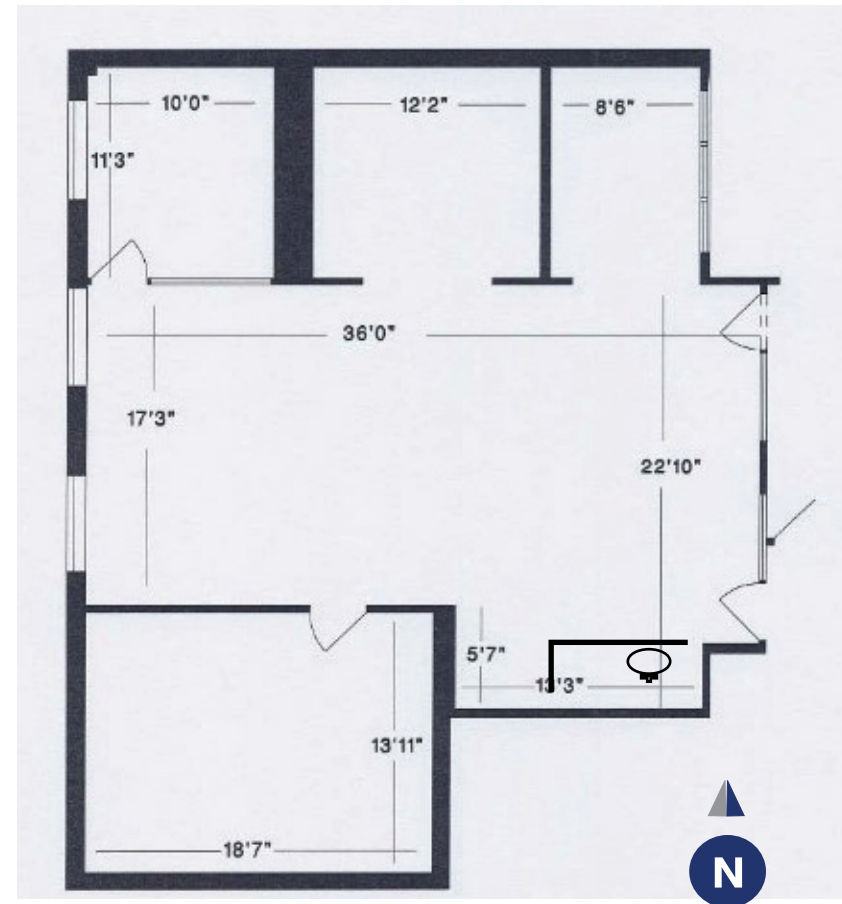

Suite 200B

Property Highlights

- Suite 200B: 1,829 RSF
- Professionally built out space
- Elevator and stair access
- Next to multiple restaurants, street retail, and bus lines on upper Queen Anne
- **Available Now**
- **Rare upper Queen Anne office space**
- **Contact brokers for additional information**

The information contained herein has been obtained from reliable sources, but is not guaranteed. A prospective buyer/tenant should verify each item relating to this property and all information contained herein.

Tenant Improvements & Rent Abatement available for qualified tenants